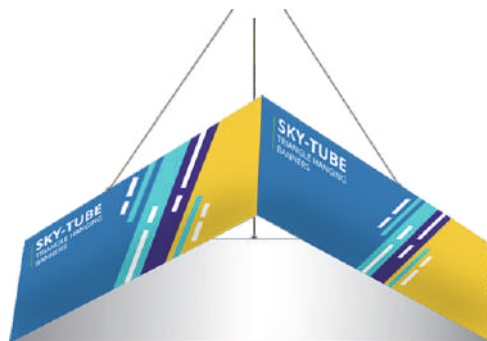

Sky Tube Triangle Hanging Banner

Sizes: 8x2, 8x2.67, 8x3, 8x3.5, 10x2, 10x2.67, 10x3, 10x3.5, 10x4, 12x2, 12x2.67, 12x3, 12x3.5, & 12x4 feet

Hardware Material: Anodized Coated Aluminium
Graphic Material: Polyester Fabric - 230 GSM