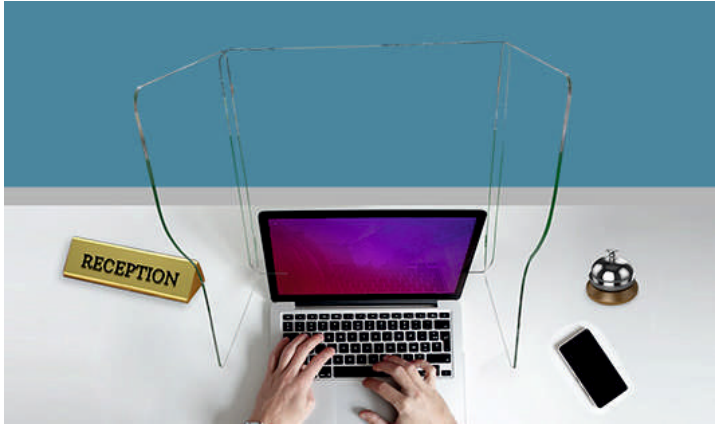

Sizes: 2x2x2, 2.5x2x2 & 3x2x2 Feet
Material : 5 mm Cast Acrylic (Clear)

Sneeze Guard for Office

Sizes: 2x2x2, 2.5x2x2 & 3x2x2 Feet
Material : 5 mm Cast Acrylic (Clear)

Desktop Sneeze Guard

Sizes: 2x2x2, 2.5x2x2 & 3x2x2 Feet
Material : 5 mm Cast Acrylic (Clear)

PERSONAL PROTECTIVE EQUIPMENT

Reception Desk Sneeze Guard

Sizes: 2x2x2, 2.5x2x2 & 3x2x2 Feet
Material : 5 mm Cast Acrylic (Clear)

School Desk Sneeze Guard

Sizes: 2x2x2, 2.5x2x2 & 3x2x2 Feet
Material : 5 mm Cast Acrylic (Clear)