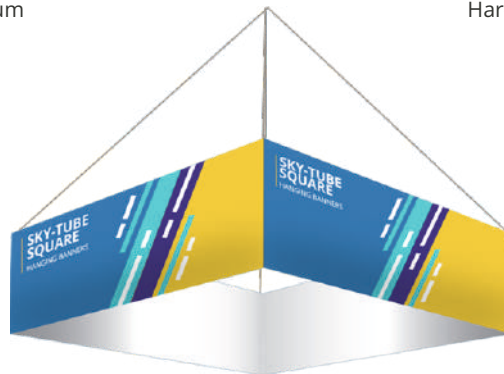

Sky Tube Tapered Circle Hanging Banner

Sizes: 8x2, 8x2.5, 8x3.5, 10x2, 10x2.5, 12x2, 12x2.5, 12x3, 12x3.5, 15x2, 15x2.5, 15x3.5, & 15x4 feet

Hardware Material: Anodized Coated Aluminium
Graphic Material: Polyester Fabric - 230 GSM

Sky Tube Triangle Hanging Banner

Sizes: 8x2, 8x2.67, 8x3, 8x3.5, 10x2, 10x2.67, 10x3, 10x3.5, 10x4, 12x2, 12x2.67, 12x3, 12x3.5, & 12x4 feet

Hardware Material: Anodized Coated Aluminium
Graphic Material: Polyester Fabric - 230 GSM